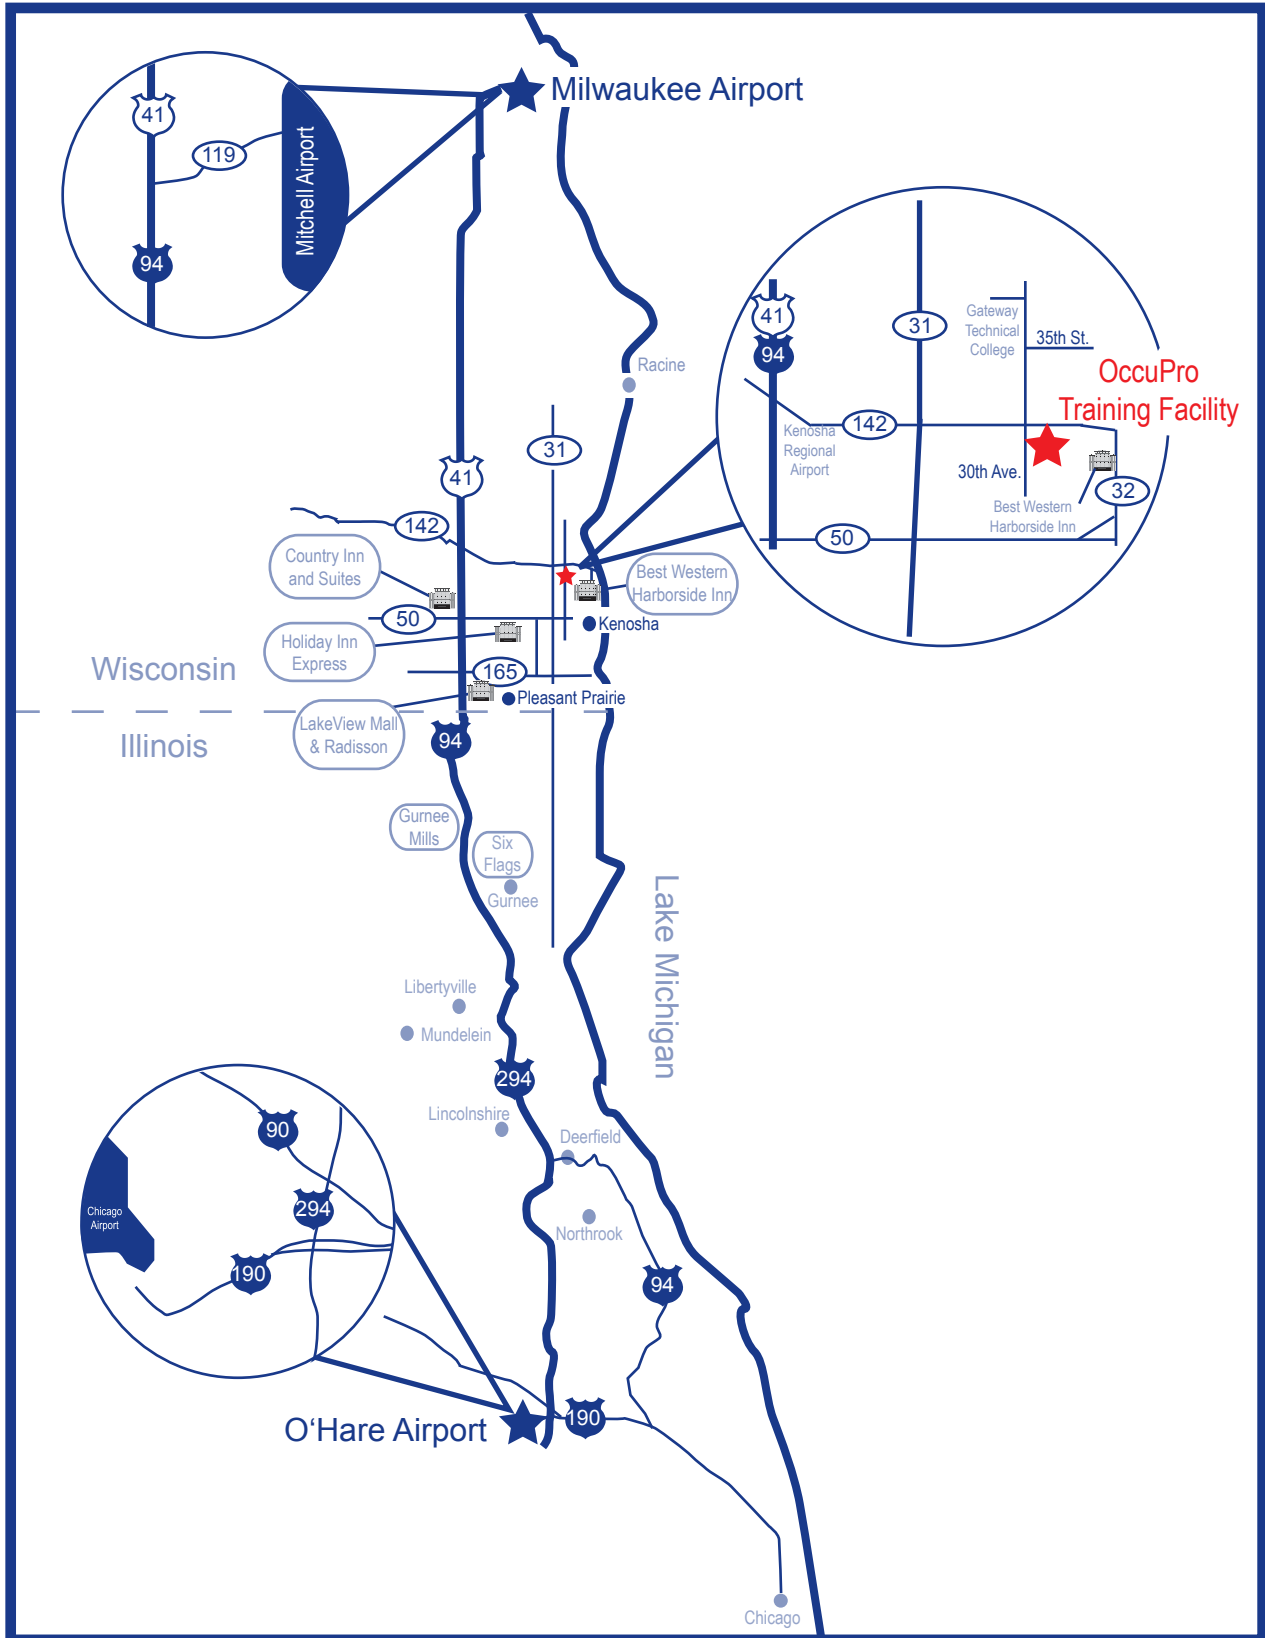

OCCUPRO

Innovative Industrial Rehab Solutions
SOFTWARE • EDUCATION • CONSULTATION

National Research & Training Center

Milwaukee to OccuPro Training Facility

1. Start going towards the AIRPORT EXIT in Milwaukee
2. Take WI-119
3. Take ramp onto I-94 South
4. Take I-94 South to CR-S/WI-142 exit
5. Turn Left on CR-S towards Kenosha and stay on CR-S for 5.7 miles
6. Turn Right on 30th Ave
7. Arrive at 3921 30th Ave • Suite A on Left

Chicago to OccuPro Training Facility

1. Start going towards the AIRPORT EXIT on I-190
2. Take exit #1C onto I-294
3. I-294 becomes I-94
4. Take exit #342 - WI-158
5. Stay straight and merge onto 120th Ave (you will travel along a freeway service road for 1.2 miles)
6. Turn Right onto 38th St/CR-S and stay on CR-S for 4.1 miles
7. Turn Right on 30th Ave
8. Arrive at 3921 30th Ave • Suite A on Left

The Best Western Harborside Inn to OccuPro Training Facility

1. Start out going Northeast on 6th Ave towards 51st Place
2. 6th Ave becomes 7th Ave
3. Turn Left onto 50th St
4. Turn Right onto Sheridan Road
5. Turn Left onto CR-S/Washington Road
6. Turn Left onto 30th Ave
7. Arrive at 3921 30th Ave • Suite A on Left

The Country Inn and Suites to OccuPro Training Facility

1. Start out going south of 122nd Ave towards 71st St
2. Turn Left on 71st street
3. 71st street becomes 120th Ave (you will travel along a freeway service road for 2.5 miles)
4. Turn Right onto 38th St/CR-N
5. Turn Right onto 38th St/CR-S and stay on CR-S for 4.1 miles
6. Turn Right on 30th Ave
7. Arrive at 3921 30th Ave • Suite A on Left